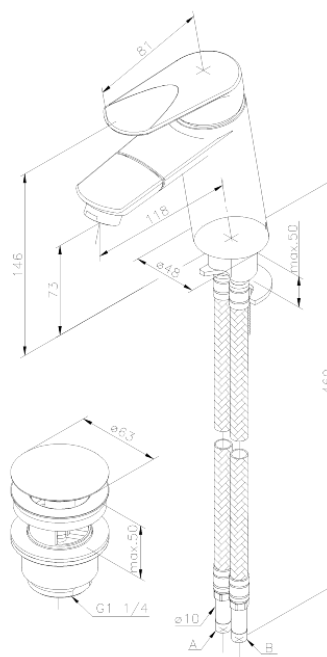

FM Mattsson Mora Group Denmark
Abildager 26 A, 2605 Brøndby, Denmark
Østbirkvej 2, 5240 Odense NØ, Denmark

+45 63 10 22 10 danmark@fmm-mora.com

For more information please visit www.damixa.com

damixa